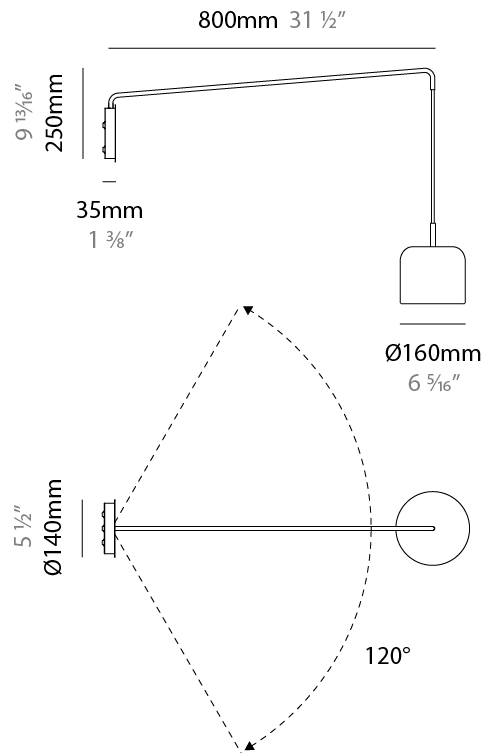

PROJECT	_____
TYPE	_____
SPECIFIER	_____
QUANTITY	_____
DATE	_____

POT SURFACE

D113003-

base number	Finish (Diamond)	Finish Options

1. To build a product code in our configurator select the specify button on the base model # product page
2. To build a manual product code on this datasheet choose from the options listed below in blue font and add the suffix to the base model #

GENERAL

Series: Pot
Brand: Ole
Division: Design
Mounting Type: Surface
Mounting Location: Wall
Subcategory: Ambient

PHYSICAL

Shape: Dome
Diameter (mm): 160
Diameter (in): 6 ⁵/₁₆
Width (mm): 160
Width (in): 6 ⁵/₁₆
Height (mm): 140
Depth (mm): 800
Height (in): 5 ¹/₂
Depth (in): 31 ¹/₂
Max. Overall Height (mm): 1340
Max. Overall Height (in): 52 ³/₄
Extension (mm): 580
Extension (in): 22 ¹³/₁₆
Light Distribution: Adjustable / Direct
Weight (kg): 1.3
Weight (lbs): 2.9
Diffuser: Acrylic - Satin
Fixture Finish: WHI / MBK / BEI / OGR / MSA / SCO / MWH
Holder Finish: WHI / MBK
Fixture Material: Metal

ELECTRICAL

Number of Lamps: 1
Lamp Type: LED Retrofit
Lamp Shape: A15
Bulb Included: Bulb Not Included
Max. Wattage Per Lamp (W): 5
Lamp Base: E26
Input Voltage (V): 120
Upon Request: 277Vac / GU24

LED

OPTICAL

Adjustability: Rotating

RATINGS AND CERTIFICATIONS

Certified By: Certified for North American Standards
IP rating: IP20