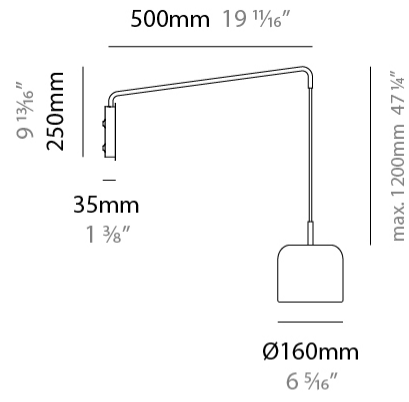

PROJECT	_____
TYPE	_____
SPECIFIER	_____
QUANTITY	_____
DATE	_____

POT SURFACE

D113002- -

base number   Finish (Diamond)   Finish Options

1. To build a product code in our configurator select the specify button on the base model # product page
2. To build a manual product code on this datasheet choose from the options listed below in blue font and add the suffix to the base model #

GENERAL

Series: Pot
Brand: Ole
Division: Design
Mounting Type: Surface
Mounting Location: Wall
Subcategory: Ambient

PHYSICAL

Shape: Dome
Diameter (mm): 160
Diameter (in): 6 5/16
Width (mm): 160
Width (in): 6 5/16
Height (mm): 140
Depth (mm): 500
Height (in): 5 1/2
Depth (in): 19 11/16
Max. Overall Height (mm): 1340
Max. Overall Height (in): 52 3/4
Extension (mm): 310
Extension (in): 12 1/4
Light Distribution: Adjustable / Direct
Weight (kg): 1.1
Weight (lbs): 2.4
Diffuser: Acrylic - Satin
Fixture Finish: WHI / MBK / BEI / OGR / MSA / SCO / MWH
Holder Finish: WHI / MBK
Fixture Material: Metal

ELECTRICAL

Number of Lamps: 1
Lamp Type: LED Retrofit
Lamp Shape: A15
Bulb Included: Bulb Not Included
Max. Wattage Per Lamp (W): 5
Lamp Base: E26
Input Voltage (V): 120
Upon Request: 277Vac / GU24

LED

OPTICAL

Adjustability: Rotating

RATINGS AND CERTIFICATIONS

Certified By: Certified for North American Standards
IP rating: IP20