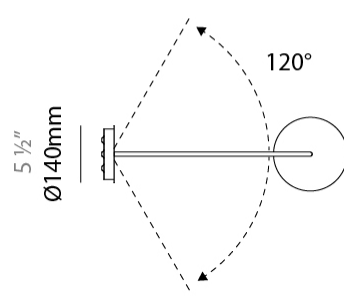

PROJECT	_____
TYPE	_____
SPECIFIER	_____
QUANTITY	_____
DATE	_____

POT SURFACE

D113002- -

base number   Finish (Diamond)   Finish Options

1. To build a product code in our configurator select the specify button on the base model # product page
2. To build a manual product code on this datasheet choose from the options listed below in blue font and add the suffix to the base model #

GENERAL

Series: Pot
Brand: Ole
Division: Design
Mounting Type: Surface
Mounting Location: Wall
Subcategory: Ambient

PHYSICAL

Shape: Dome
Diameter (mm): 160
Diameter (in): 6 5/16
Width (mm): 160
Width (in): 6 5/16
Height (mm): 140
Depth (mm): 500
Height (in): 5 1/2
Depth (in): 19 11/16
Max. Overall Height (mm): 1340
Max. Overall Height (in): 52 3/4
Extension (mm): 310
Extension (in): 12 1/4
Light Distribution: Adjustable / Direct
Weight (kg): 1.1
Weight (lbs): 2.4
Diffuser: Acrylic - Satin
Fixture Finish: WHI / MBK / BEI / OGR / MSA / SCO / MWH
Holder Finish: WHI / MBK
Fixture Material: Metal

ELECTRICAL

Number of Lamps: 1
Lamp Type: LED Retrofit
Lamp Shape: A15
Bulb Included: Bulb Not Included
Max. Wattage Per Lamp (W): 5
Lamp Base: E26
Input Voltage (V): 120
Upon Request: 277Vac / GU24

LED

OPTICAL

Adjustability: Rotating

RATINGS AND CERTIFICATIONS

Certified By: Certified for North American Standards
IP rating: IP20