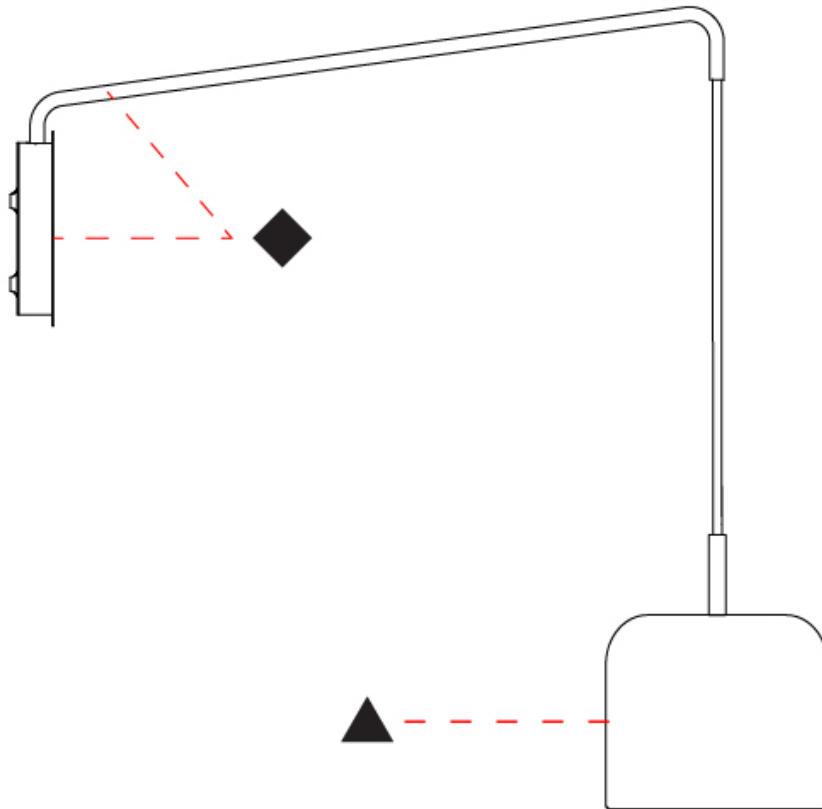

GENERAL

Series: Pot
 Brand: Ole
 Division: Design
 Mounting Type: Surface
 Mounting Location: Wall
 Subcategory: Ambient

PHYSICAL

Shape: Dome
 Diameter (mm): 160
 Diameter (in): 6 5/16
 Width (mm): 160
 Width (in): 6 5/16
 Height (mm): 140
 Depth (mm): 500
 Height (in): 5 1/2
 Depth (in): 19 11/16
 Max. Overall Height (mm): 1340
 Max. Overall Height (in): 52 3/4
 Extension (mm): 310
 Extension (in): 12 1/4
 Light Distribution: Adjustable / Direct
 Weight (kg): 1.1
 Weight (lbs): 2.4
 Diffuser: Acrylic - Satin
 Fixture Finish: WHI / MBK / BEI / OGR / MSA / SCO / MWH
 Holder Finish: WHI / MBK
 Fixture Material: Metal

LED

OPTICAL

Adjustability: Rotating

RATINGS AND CERTIFICATIONS

Certified By: Certified for North American Standards
 IP rating: IP20

POT SURFACE

D113002-

PROJECT	_____
TYPE	_____
SPECIFIER	_____
QUANTITY	_____
DATE	_____

GENERAL

Series: Pot
Brand: Ole
Division: Design
Mounting Type: Surface
Mounting Location: Wall
Subcategory: Ambient

PHYSICAL

Shape: Dome
Diameter (mm): 160
Diameter (in): 6 ⁵ / ₁₆
Width (mm): 160
Width (in): 6 ⁵ / ₁₆
Height (mm): 140
Depth (mm): 800
Height (in): 5 ¹ / ₂
Depth (in): 31 ¹ / ₂
Max. Overall Height (mm): 1340
Max. Overall Height (in): 52 ³ / ₄
Extension (mm): 580
Extension (in): 22 ¹³ / ₁₆
Light Distribution: Adjustable / Direct
Weight (kg): 1.3
Weight (lbs): 2.9
Diffuser: Acrylic - Satin
Fixture Finish: WHI / MBK / BEI / OGR / MSA / SCO / MWH
Holder Finish: WHI / MBK
Fixture Material: Metal

GENERAL

Series: Pot
 Brand: Ole
 Division: Design
 Mounting Type: Surface
 Mounting Location: Wall
 Subcategory: Ambient

PHYSICAL

Shape: Dome
 Diameter (mm): 160
 Diameter (in): 6 ⁵/₁₆
 Height (mm): 1200
 Depth (mm): 200
 Height (in): 47 ¹/₄
 Depth (in): 7 ⁷/₈
 Light Distribution: Direct
 Weight (kg): 1
 Weight (lbs): 2.2
 Diffuser: Acrylic - Satin
 Fixture Finish: WHI / MBK / BEI / OGR / MSA / SCO / MWH
 Holder Finish: WHI / MBK
 Fixture Material: Metal